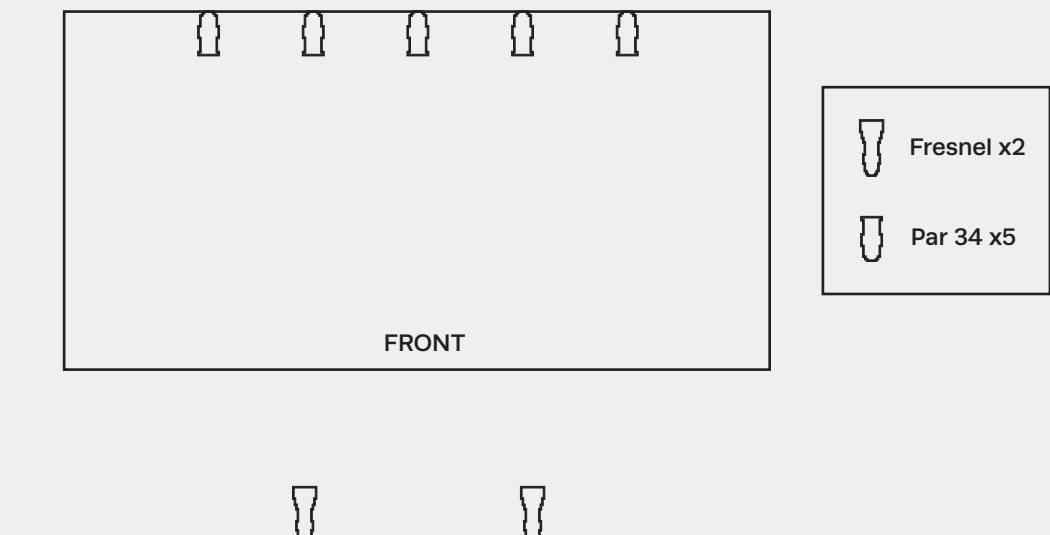

LIGHTS

DESK

ChamSys MagicQ MQ40 Compact

DIMMERS

2 x PULSAR (12 x 10 amp) Datapak III

HAZER

1 x Smoke Factory Tour Hazer II
Positioned at FOH.

LUMINARIES

2 x Showtech Phantom 75 LED moving heads

4 x Lightline demo mac250

12 x par 56 cans (backlight)

2 x audience blind 1000x

2 x fresnell 650w. (front)

5 x Stairville Octostrips LED RGB bars installed in ceiling

EXTRAS (available for installation)

We have a few extra parcans (both short- and longnosed) – let us know if and how many you need.

LIGHTPLOT